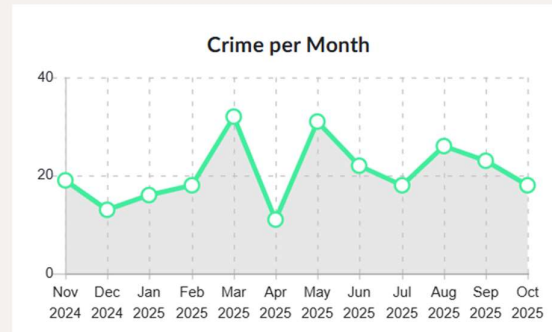

BRAMLEY PARISH COUNCIL

CORRESPONDENCE PACK

Meeting of 11th December 2025

Police report

Bramley, Shamley Green, Blackheath, Wonersh, Hascombe & Winterfold
October

Top reported crimes

Most commonly reported crimes during Oct 2025

Anti-social behaviour	8
Violence and sexual offences	7
Criminal damage and arson	2
Public order	1

[Crime prevention](#)

Crime levels in your area

Crime for last year

[View as a list](#)