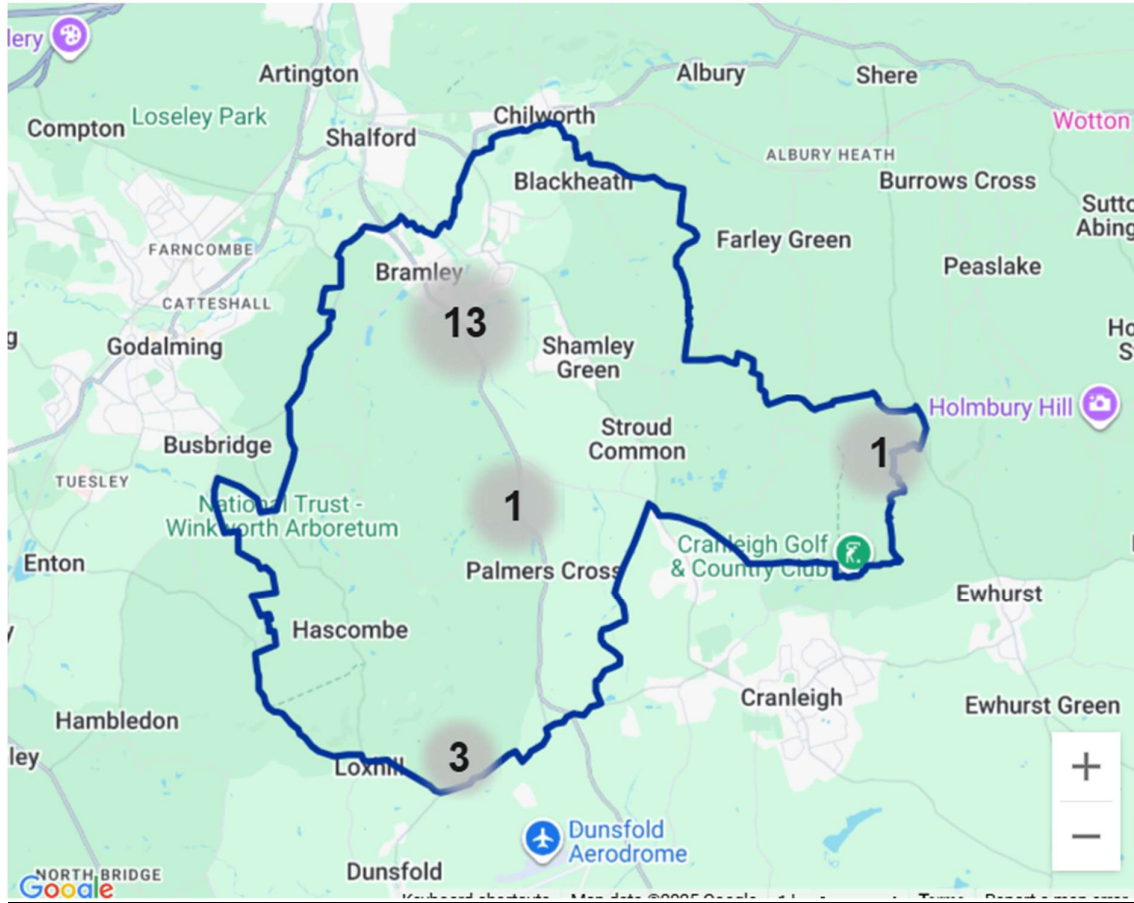

BRAMLEY PARISH COUNCIL

CORRESPONDENCE PACK

Meeting of 11th December 2025

Police report

Bramley, Shamley Green, Blackheath, Wonersh, Hascombe & Winterfold
October

Top reported crimes

Most commonly reported crimes during Oct 2025

Anti-social behaviour	8
Violence and sexual offences	7
Criminal damage and arson	2
Public order	1

[Crime prevention](#)

Crime levels in your area

Crime for last year

[View as a list](#)