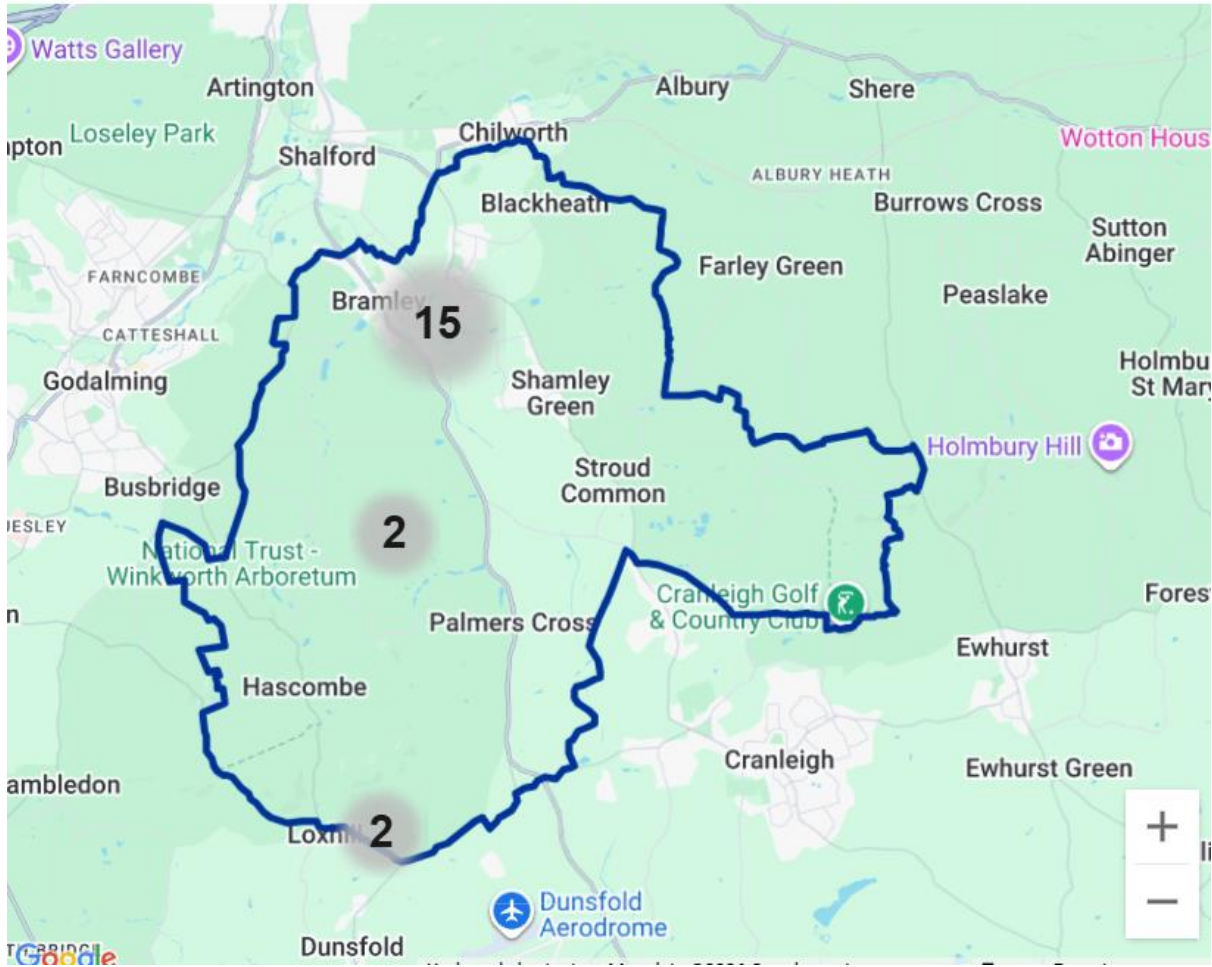

BRAMLEY PARISH COUNCIL

CORRESPONDENCE PACK

Meeting of 8th January 2026

Police report

Bramley, Shamley Green, Blackheath, Wonersh, Hascombe & Winterfold November

Top reported crimes

Most commonly reported crimes during Nov 2025

Anti-social behaviour	5
Burglary	4
Violence and sexual offences	4
Criminal damage and arson	2

Crime levels in your area

Crime for last year