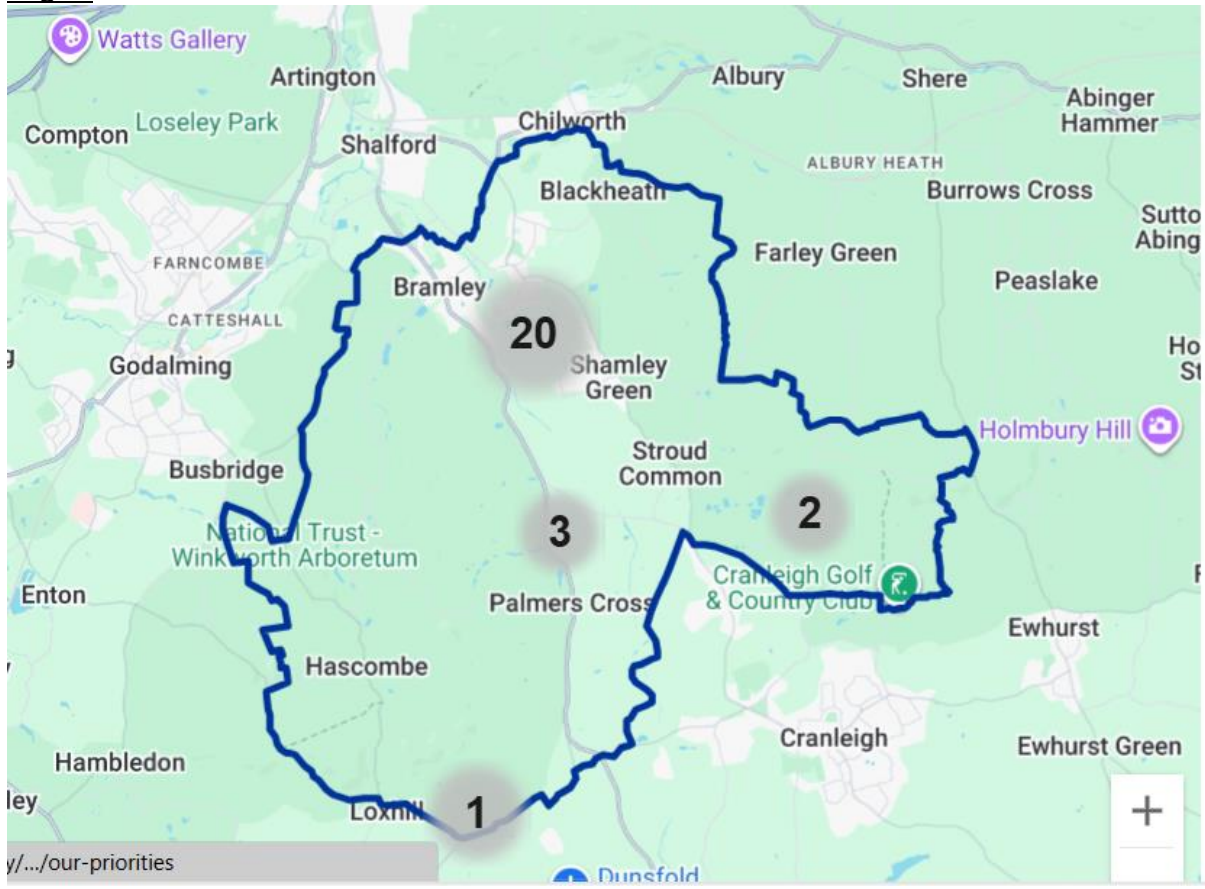

Police report

Bramley, Shamley Green, Blackheath, Wonersh, Hascombe & Winterfold August