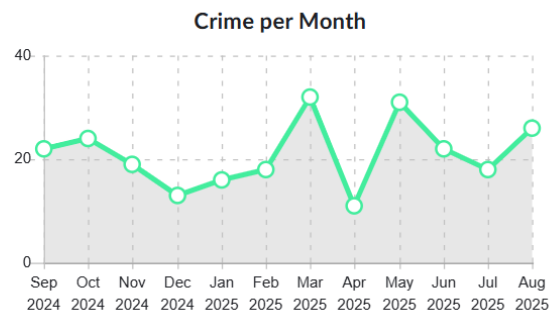

Police report

Bramley, Shamley Green, Blackheath, Wonersh, Hascombe & Winterfold August

Top reported crimes

Most commonly reported crimes during Aug 2025

Violence and sexual offences	7
Anti-social behaviour	6
Burglary	4
Public order	4

[Crime prevention](#)

Crime levels in your area

Crime for last year

[View as a list](#)

Bramley, Shamley Green, Blackheath, Wonersh, Hascombe & Winterfold - July